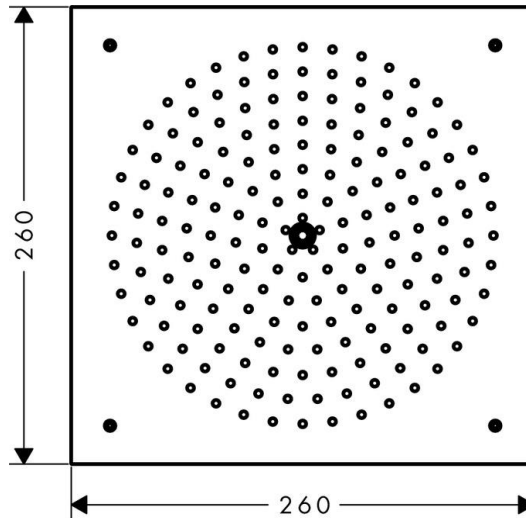

SPECIFICATION SHEET - fittings

BRAND:	hansgrohe	
ORIGIN:	Germany	
SERIES:	Raindance	
PRODUCT DESCRIPTION:	Raindance Overhead shower 260/260 1jet • spray type: RainAir • flow rate RainAir spray: 15 l/min	
MODEL No.	26472 000	
FINISH/COLOUR:	Chrome-plated	
DIMENSIONS:	260mm x 260mm	
OPTIONAL MATCHING PARTS:	26471180 basic set	

Technical Informations: Suitable for continous flow water heater

REMINDER:	Pipe flushing must be done before faucets are installed. Failure to do so voids the warranty.
	Do not use cleaners containing abrasive cleansers, ammonia, bleach, acids, waxes, alcohol, solvents or other products not recommended for chrome.
	All information is for reference only, installation shall always be based on the actual product delivered.